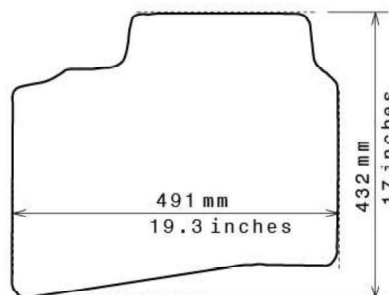

Please check shape/size matches floorpan

LEFT Hand Drive

SCALE: 1/10

Set of 4

Remarks