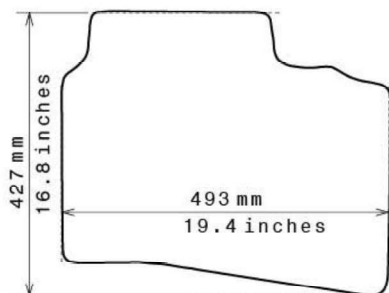

Please check shape/size matches floorpan

LEFT Hand Drive

SCALE: 1/10

Set of 4

Remarks