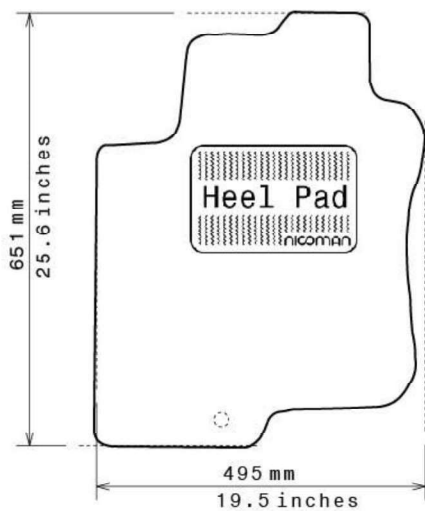

Spaghetti® Floor Mats by
NICOMAN

Best Mats for Your Car, Home & Business!

Photo for illustration purposes only.

Fitment Specifications

Make/Brand	Hyundai
Model/Type	i30
Gen/MK Code	FD 1st Gen
Model Year	2008-2012
Body Type	Estate/Hatchback
Non-Slip Type	GECKO
SKU	C 5613

Please check shape/size matches floorpan

LEFT Hand Drive

SCALE: 1/10

Set of 4

Remarks